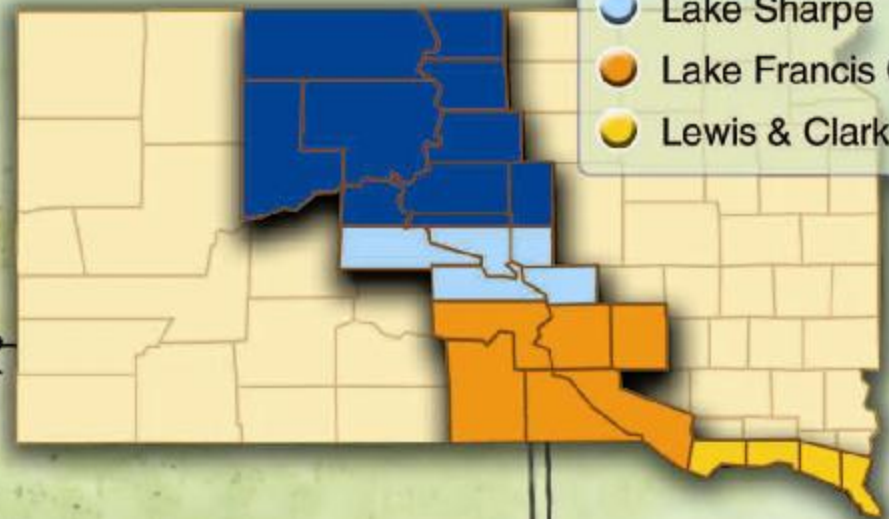

# EXPLORE THE "OTHER GREAT LAKES" IN CENTRAL SOUTH DAKOTA

## OAHE • SHARPE • FRANCIS CASE LEWIS & CLARK

### GREAT LAKES REGIONS

- Lake Oahe
- Lake Sharpe
- Lake Francis Case
- Lewis & Clark Lake

**GREAT LAKES**  
OF *South Dakota* TOURISM ASSOCIATION

WWW.SDGREATLAKES.ORG • 1.888.386.4617

- #### TRIP ROUTES
- Lewis & Clark Trail
  - Native American Scenic Byway
  - Oyate Trail of Southern SD

NORTH  
SIOUX CITY  
IA  
BORDER